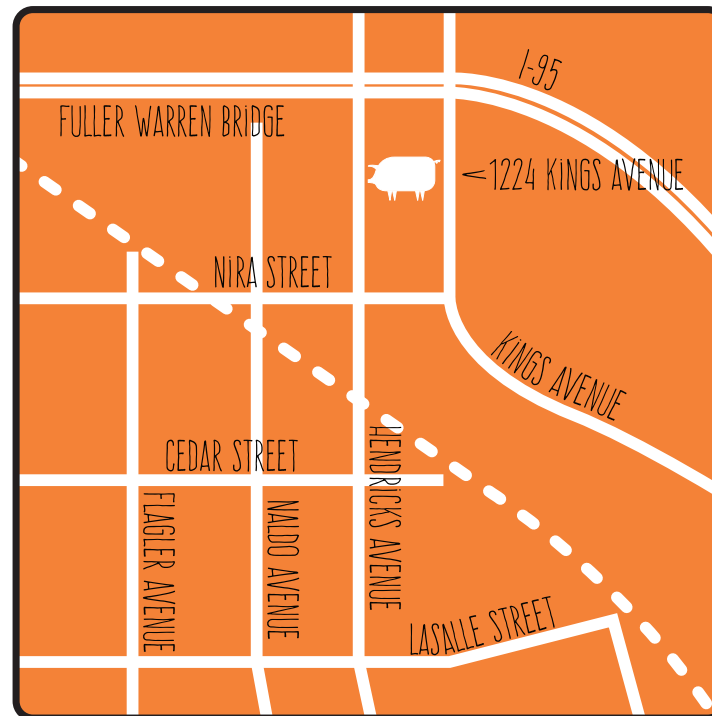

Rules of the Road

THE BEARDED PIG CATERING IS THE ANSWER TO ALL THINGS BBQ FOR YOUR UPCOMING EVENT. WE OFFER A RANGE OF OPTIONS FROM OUR SIMPLE "BROWN BOX" LUNCH TO A FULLY STAFFED FUNCTION. THERE ARE A FEW RULES TO THE ROAD AND YOU WILL FIND THEM LISTED BELOW. FEEL FREE TO CONTACT US IF YOU HAVE ANY QUESTIONS OR CONCERNS ABOUT WHAT WE OFFER AND HOW WE CAN HELP.

PLEASE ALLOW AT LEAST 48 HOURS NOTICE FOR ORDERS, PREFERABLY 72 OR MORE.

PLEASE INFORM US IF YOU OR A PERSON IN YOUR PARTY HAS ANY FOOD ALLERGIES.

DELIVERY IS AVAILABLE FOR ORDERS OVER $100. DELIVERY FEES STARTS AT $15, THIS IS BASED ON MILEAGE SO PLEASE INQUIRE FOR EXACT AMOUNT.

ADDITIONAL FEE FOR SERVERS AND FOOD SERVICE STAFF, INFO UPON REQUEST.

DISPOSABLE STEAM TABLES ARE AVAILABLE FOR PURCHASE, INFO UPON REQUEST.

CONSUMING RAW OR UNDERCOOKED MEATS, POULTRY, SEAFOOD, SHELLFISH, OR EGGS MAY INCREASE YOUR RISK OF FOODBORNE ILLNESS.

How to place an order...

904.527.3985

CATERING@THEBEARDEDPIGBBQ.COM

share:

@THEBEARDEDPIGBBQ

follow:

@THEBEARDEDPIGBBQ

the
**BEARDED
PIG**

S O U T H E R N B B Q
& B E E R G A R D E N